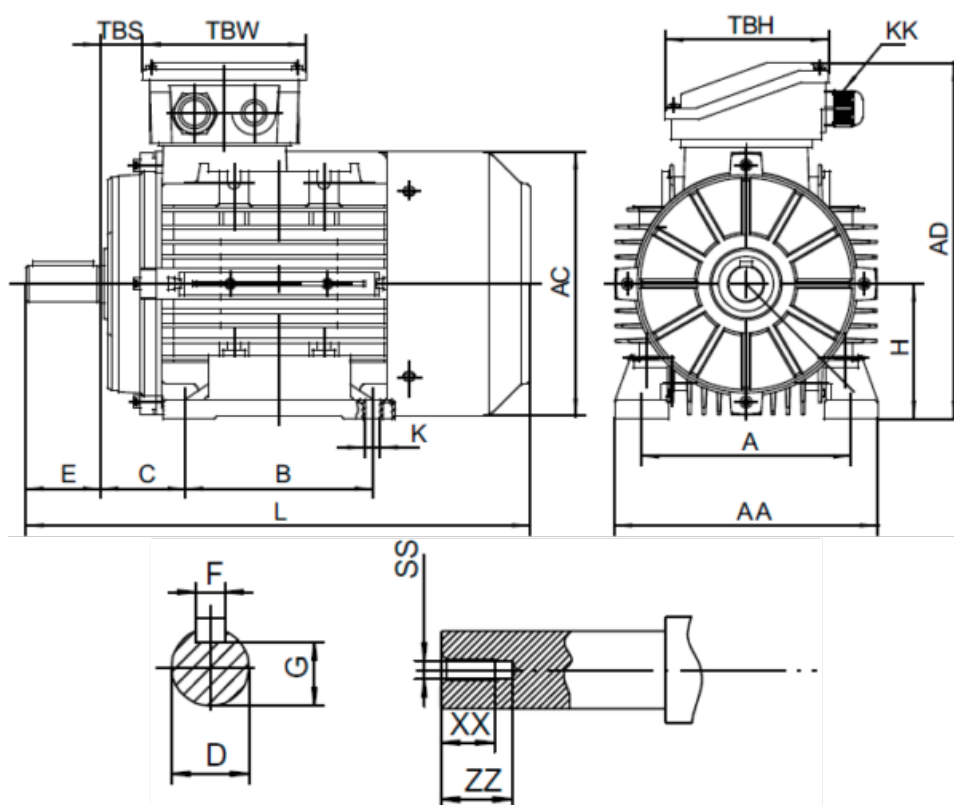

Data Sheet

Article number: 25180022021240

Description: Kleedrive T3A 90L-2 2.2kw 2800 rpm UL/CSA
3x230/400V 50 HZ IP55 B3 Eff=85,9%

Measures

A = 140	F = 8	TBW = 109
AA = 176	G = 20	XX = 19
AC = Ø177	H = 60	ZZ = 25
AD = 235	KK = -	
B = 125	L = 138	
C = 56	SS = M8	
D = Ø24	TBH = 109	
E = 50	TBS = 28.5	